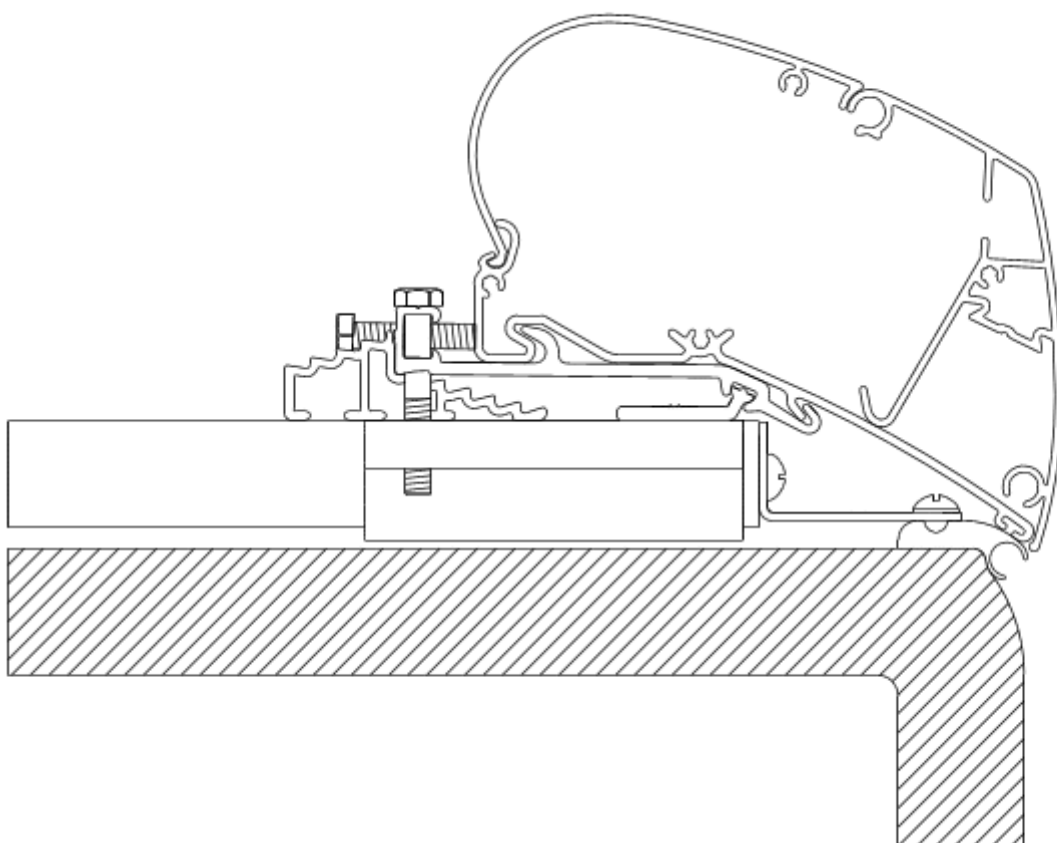

Spare part
Mounting rails 6200 / 9200

➤ Instructions

Mounting rails 6200/9200

1500602719
6T949-00 / 3380xxxxxx

L	2.00m~3.50m	3.75m~4.50m	5.00m~6.00m
A	2 pcs	3 pcs	5 pcs

THULE recommends:
THULE beveelt aan:
THULE empfiehlt: