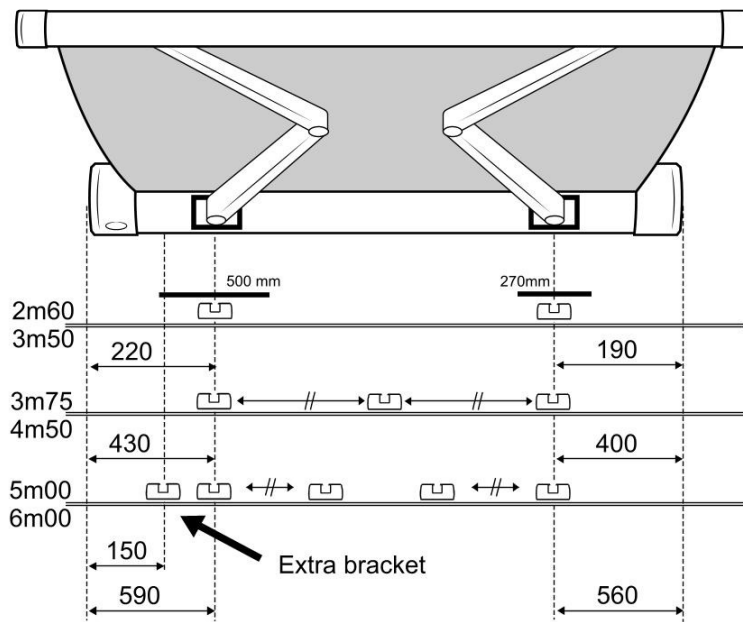

Spare part
Mounting rails 6200 / 9200

➤ Instructions

Mounting rails 6200/9200

1500602719
6T949-00 / 3380xxxxxx

L	2.00m~3.50m	3.75m~4.50m	5.00m~6.00m
A	2 pcs	3 pcs	5 pcs

THULE recommends:
THULE beveelt aan:
THULE empfiehlt: